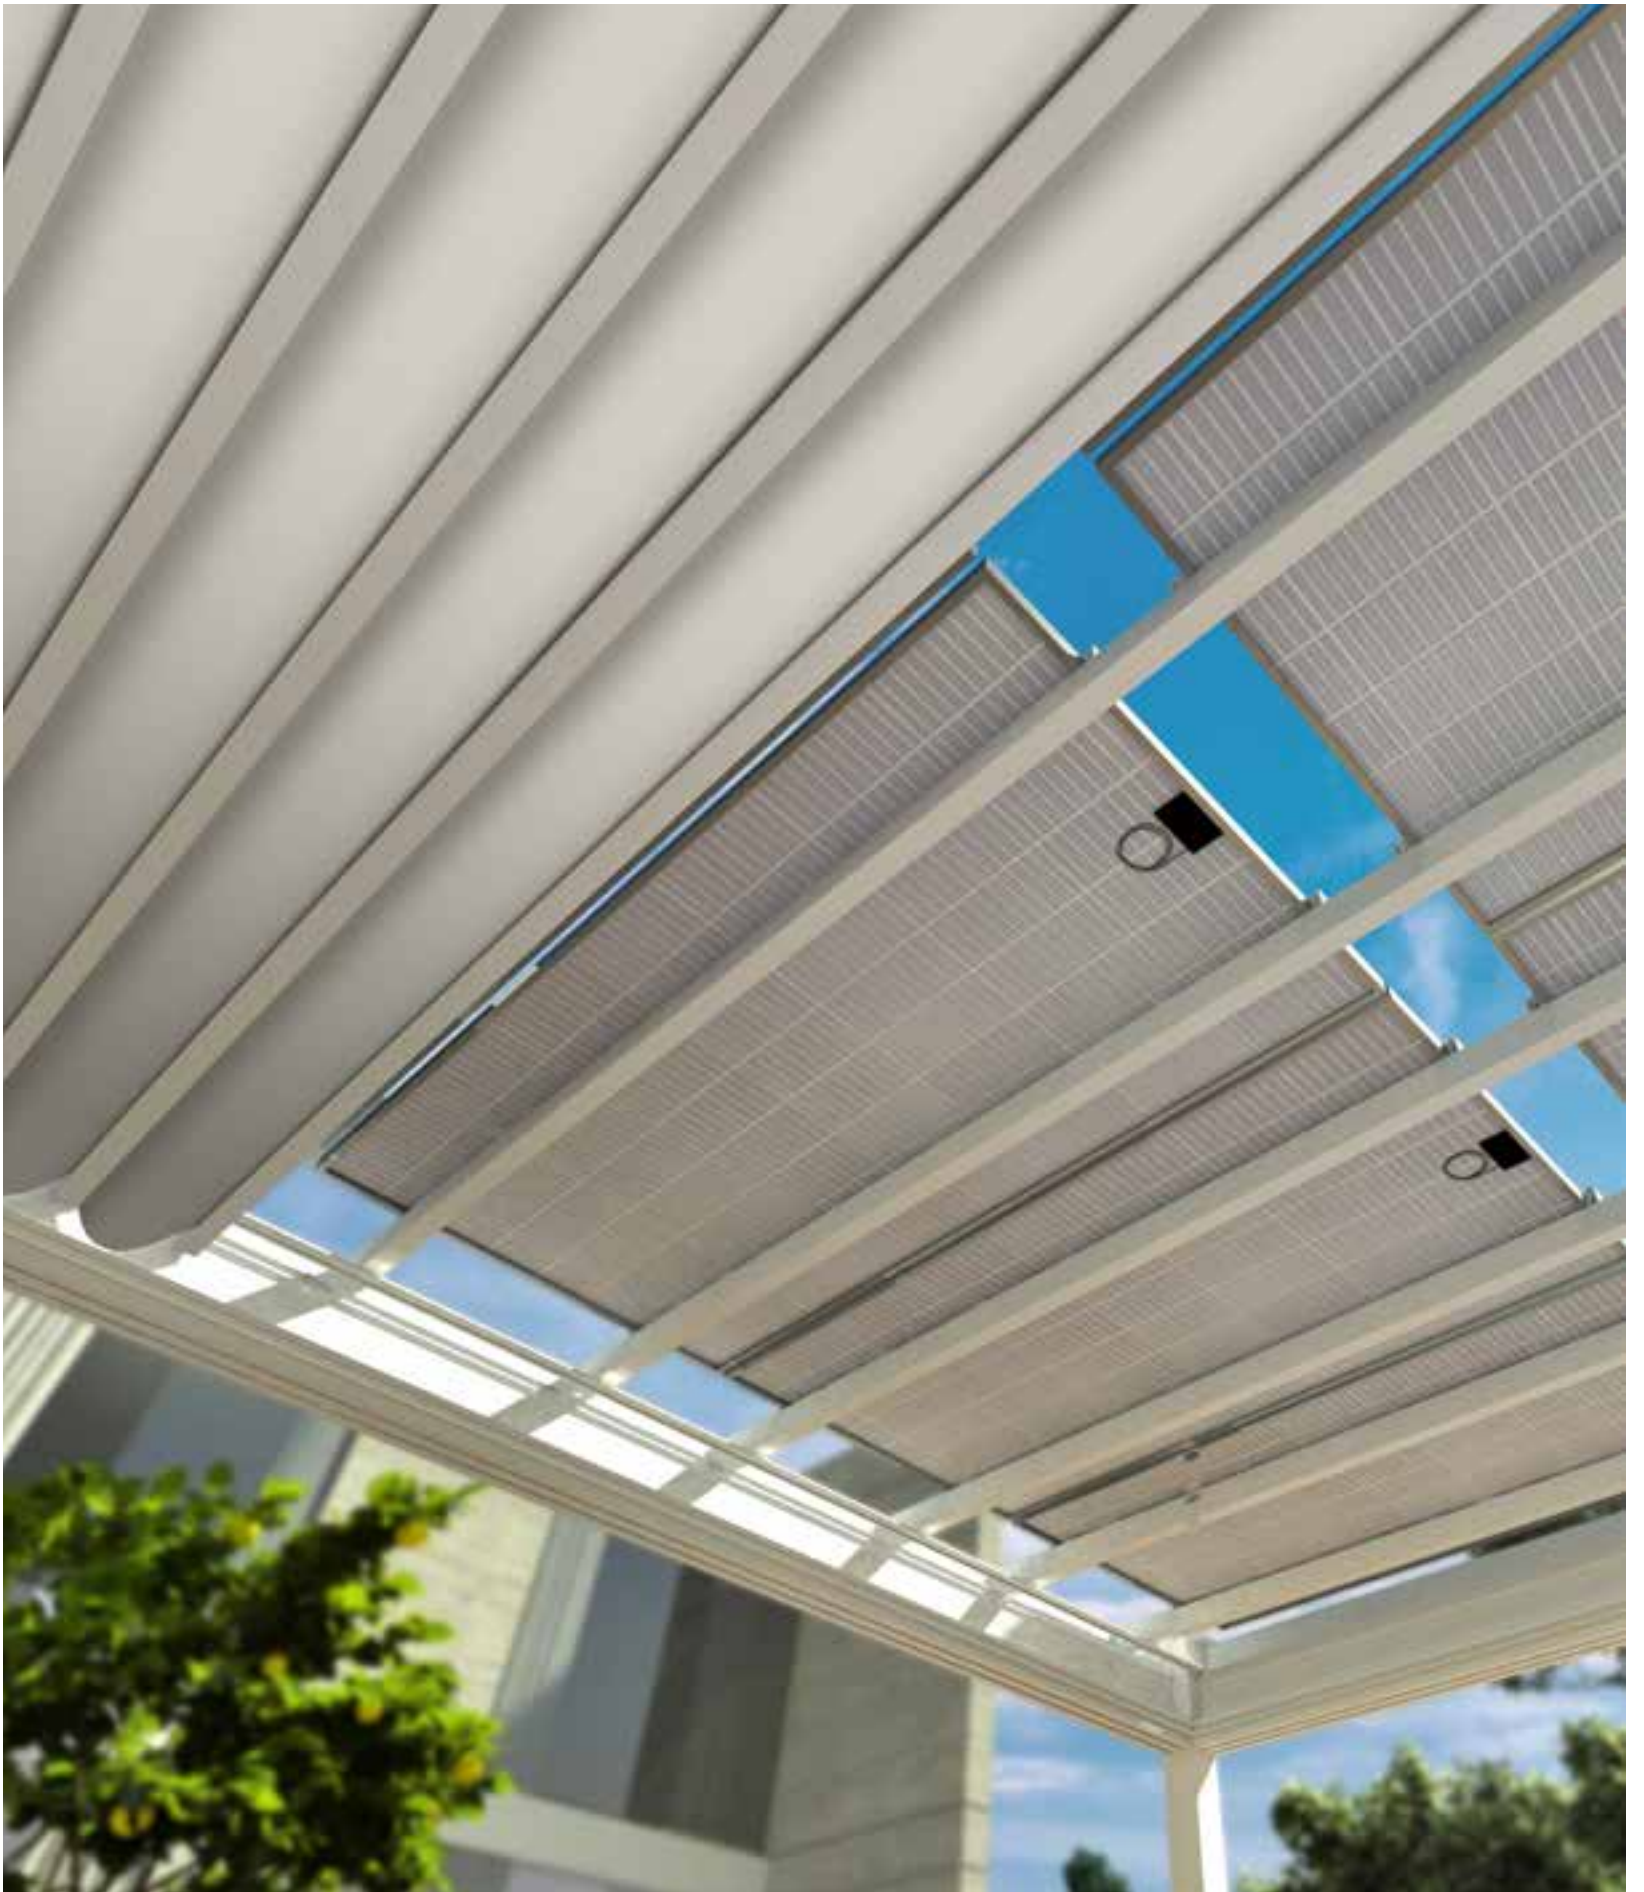

NAKED
CATALOGUE

SOLAR PERGOLA

N A K E D

Naked is the Giulio Barbieri photovoltaic pergola that responds to the ever-increasing needs of autonomous and renewable energy production.

Naked performs the dual function of shading arbor and support structure for high-performance photovoltaic kit. Naked can be enhanced with optional extras such as sliding roof, LED lights, and perimeter locks.

Naked, whose maximum dimensions are 600 x 500 cm, is able to withstand a snow load of 48 daN/m² for the standard version and 150 daN/m² for the reinforced version.

3 DOESN'T REQUIRE MAINTENANCE

Naked's simplified structure is built to allow cleaning and maintenance of its aluminum profiles and the roof, in case it is in the presence of trees and plants that lose their foliage during the winter season.

4 EASY TO ASSEMBLE

Ease of installation translates into overall savings for the end user, which represents value for money.

5 INTEGRATED LIGHTING

The Naked pergola has an integrated lighting system on the roof, composed of white or RGB LED strips with indirect light. The lighting options include three specific solutions that mean that every request from your customer can be taken into account.