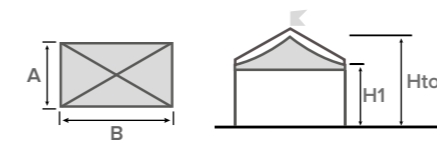

SILVER

Rectangular structure

A (cm)	B (cm)	Area (m²)	H1 (cm)	Htot (cm)
300	400	12	250	420