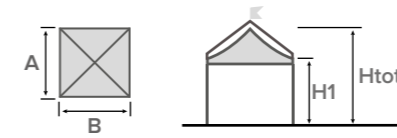

EVENT

SOLUTIONS

MARQUEE

SILVER

The simplified product that fulfills simple and essential functions. Two versions are available: with rectangular and square layouts, in the maximum dimensions of 400 x 400 cm. For each smaller size, it is possible to realize solutions to the centimeter; the modules can be coupled and juxtaposed and the external aluminum supporting structure creates a harmonious and elegant interior space. The components make the product compatible and modular with other structures of the same model.

- External feet adjustables in height

VERSIONS OF THE STRUCTURE

- Free standing
- Modular
- Square / Rectangular

Standard color and material of PVC roofing on page 12

SILVER

Square structure

A (cm)	B (cm)	Area (m ²)	H1 (cm)	Htot (cm)
300	300	9	250	400
400	400	16	250	440