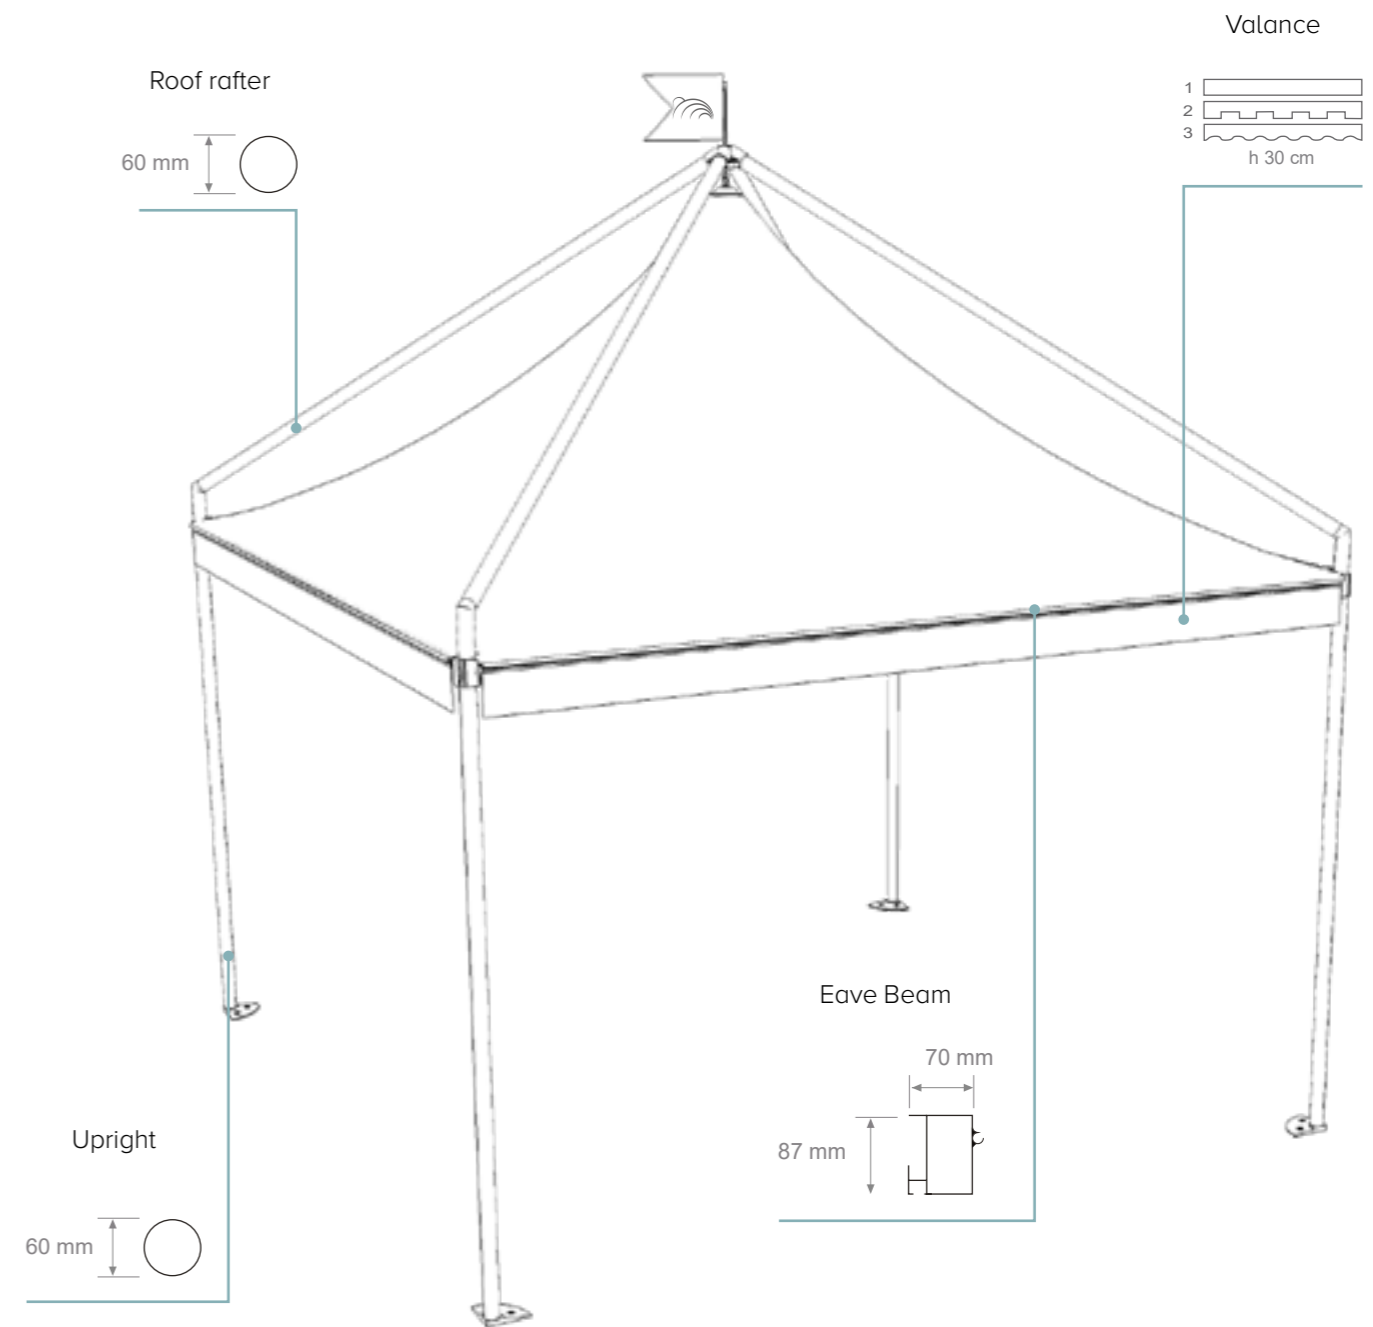

EVENT

SOLUTIONS

MARQUEE

SILVER

The simplified product that fulfills simple and essential functions. Two versions are available: with rectangular and square layouts, in the maximum dimensions of 400 x 400 cm. For each smaller size, it is possible to realize solutions to the centimeter; the modules can be coupled and juxtaposed and the external aluminum supporting structure creates a harmonious and elegant interior space. The components make the product compatible and modular with other structures of the same model.

- External feet adjustables in height

VERSIONS OF THE STRUCTURE

- Free standing
- Modular
- Square / Rectangular

Standard color and material of PVC roofing on page 12

SILVER

Square structure

A (cm)	B (cm)	Area (m ²)	H1 (cm)	Htot (cm)
300	300	9	250	400
400	400	16	250	440

SILVER

Rectangular structure

A (cm)	B (cm)	Area (m ²)	H1 (cm)	Htot (cm)
300	400	12	250	420

TECHNICAL DETAILS

TECHNICAL APPENDIX - OPTIONALS

HORIZON wooden floor

EASY FLOOR aluminium modular flooring

PVC WALLS "clack" model