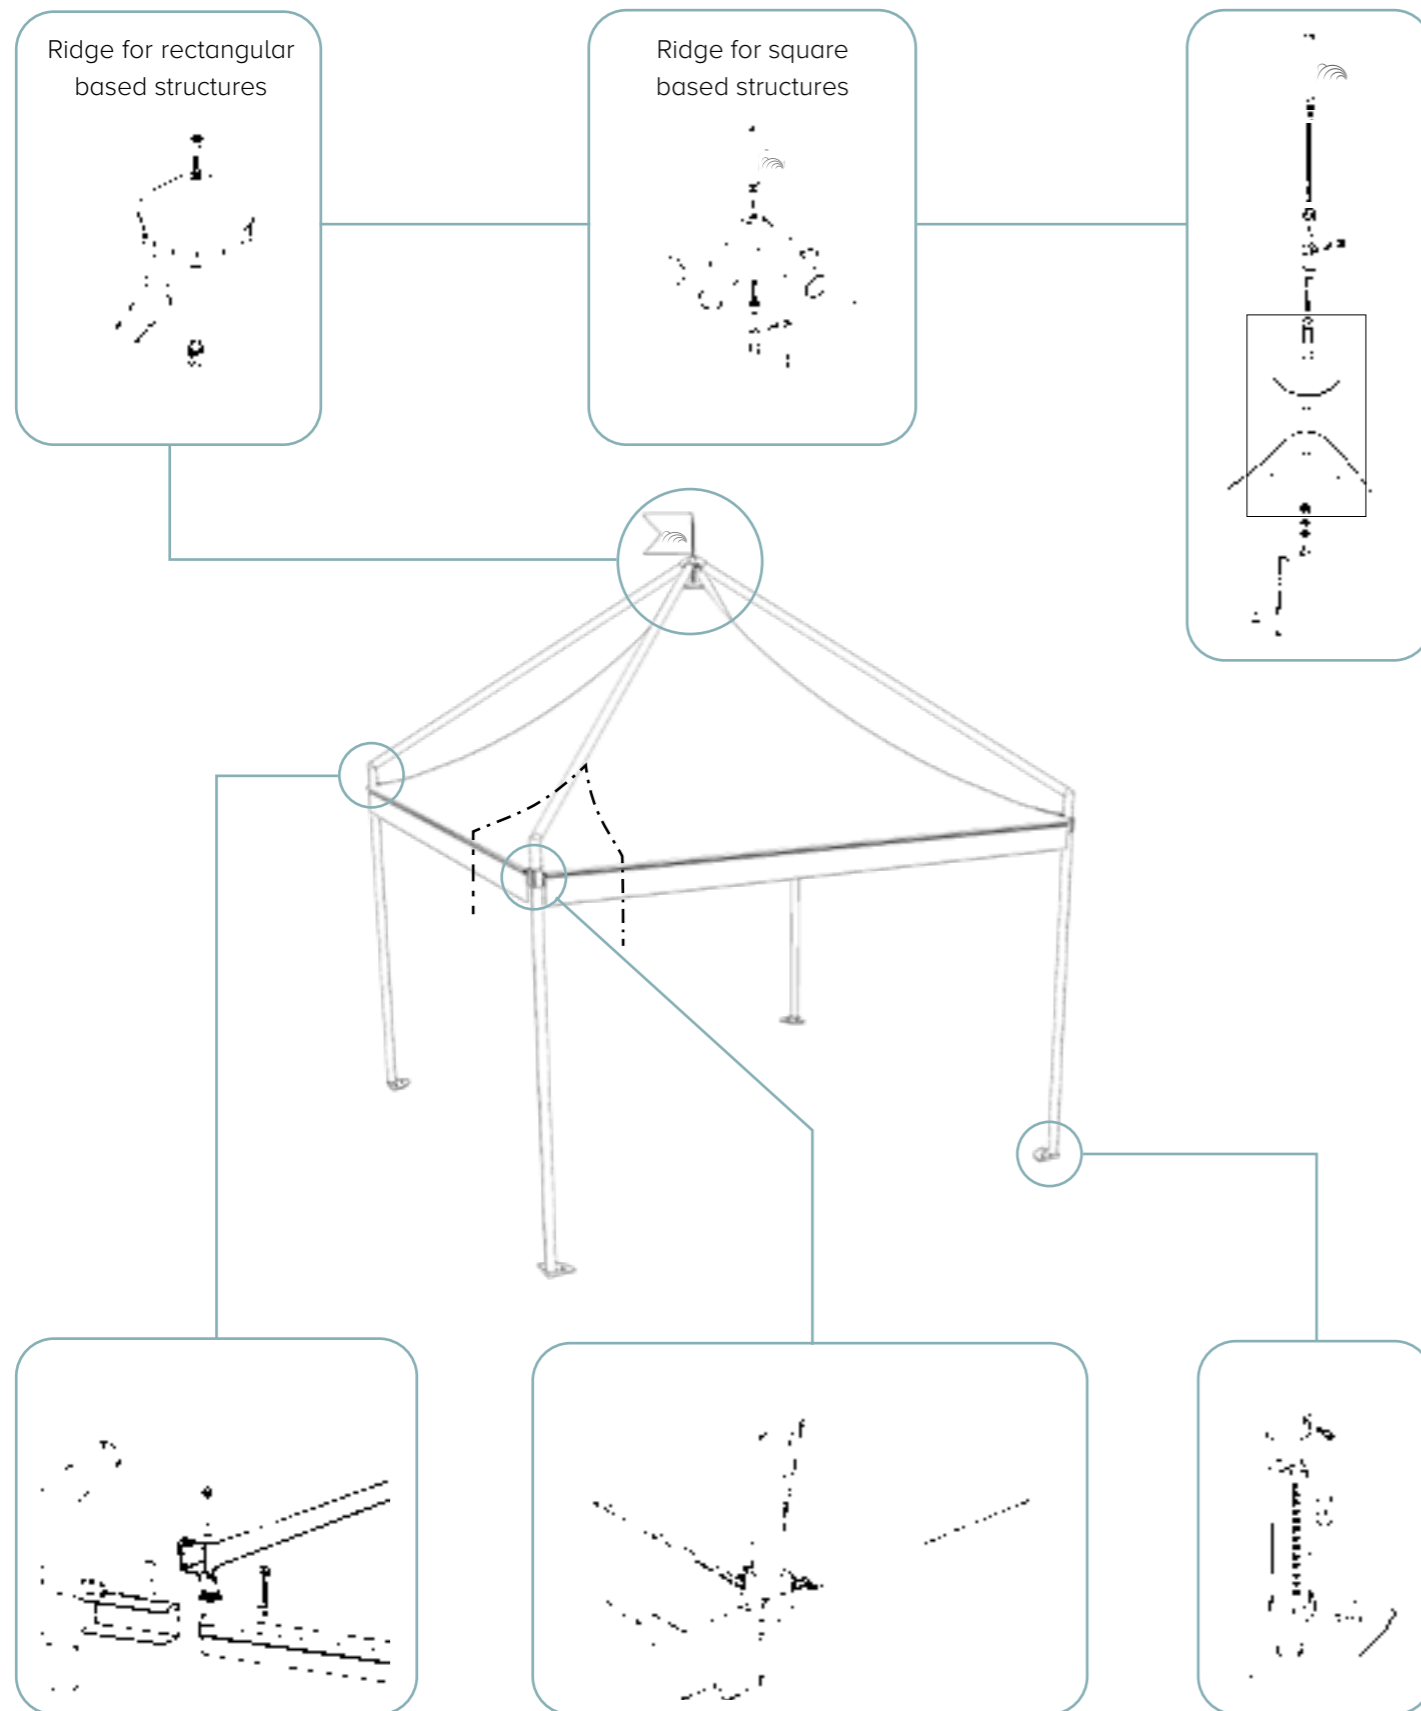

EVENT

SOLUTIONS

MARQUEE

SILVER

The simplified product that fulfills simple and essential functions. Two versions are available: with rectangular and square layouts, in the maximum dimensions of 400 x 400 cm. For each smaller size, it is possible to realize solutions to the centimeter; the modules can be coupled and juxtaposed and the external aluminum supporting structure creates a harmonious and elegant interior space. The components make the product compatible and modular with other structures of the same model.

- External feet adjustables in height

VERSIONS OF THE STRUCTURE

- Free standing
- Modular
- Square / Rectangular

Standard color and material of PVC roofing on page 12

SILVER

Square structure

A (cm)	B (cm)	Area (m ²)	H1 (cm)	Htot (cm)
300	300	9	250	400
400	400	16	250	440

SILVER

Rectangular structure

A (cm)	B (cm)	Area (m ²)	H1 (cm)	Htot (cm)
300	400	12	250	420

TECHNICAL DETAILS

TECHNICAL APPENDIX - OPTIONALS

HORIZON wooden floor

EASY FLOOR aluminium modular flooring

PVC WALLS "clack" model