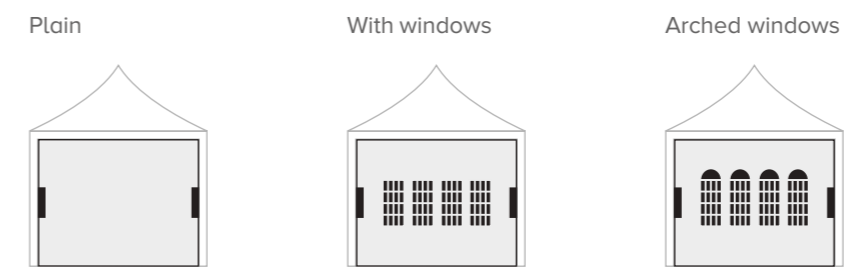

WALL VERSIONS

PVC COLORS

- White 602-8100
- Champagne 602-8341

Other available colors

PVC TYPES

- Preconstraint 602
- Preconstraint 502 Satin
- Preconstraint 702-S2 Blackout

COMPATIBLE WITH:

Leader | Dynamic | Elite | Elite - in | Meeting | Meeting - in