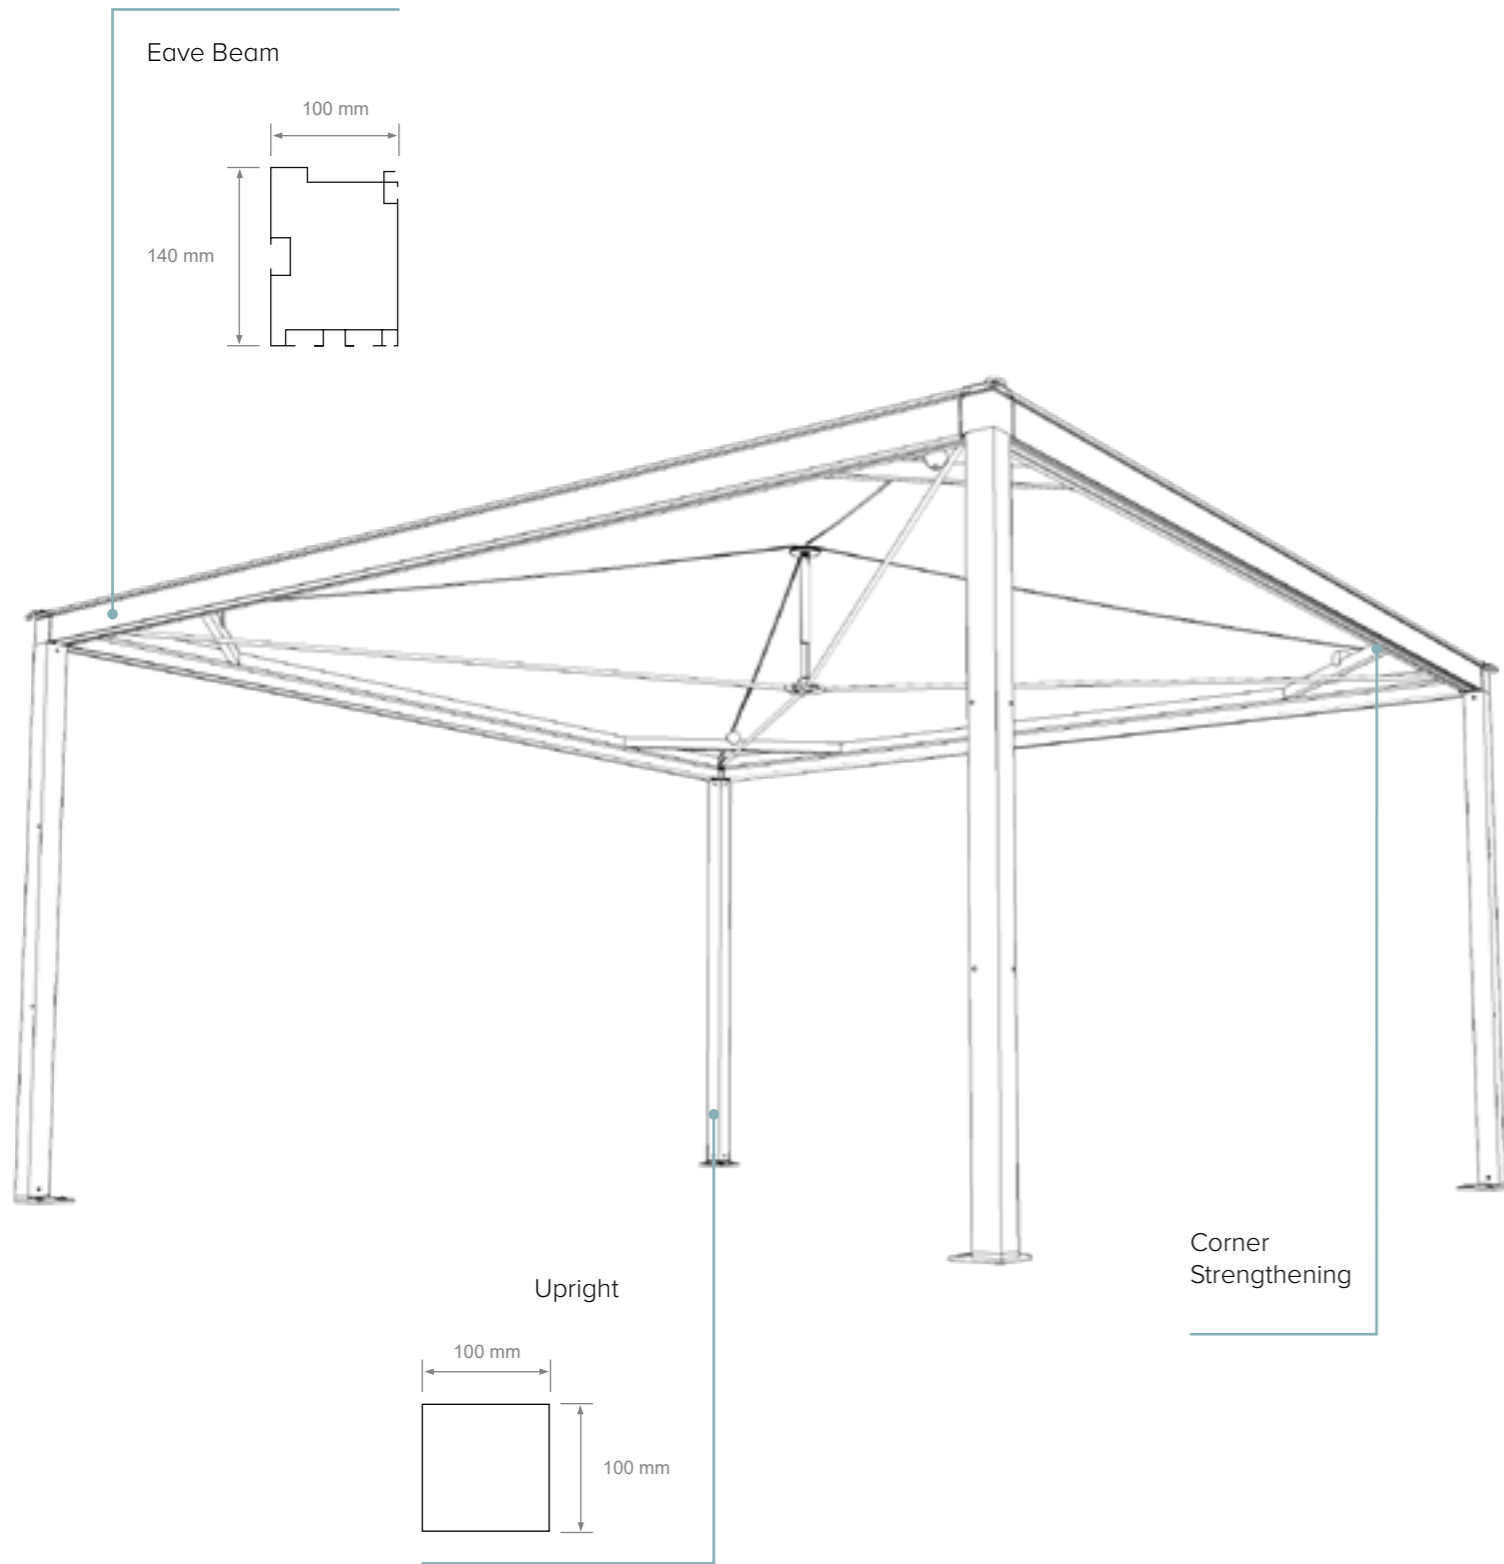

TECHNICAL DETAILS