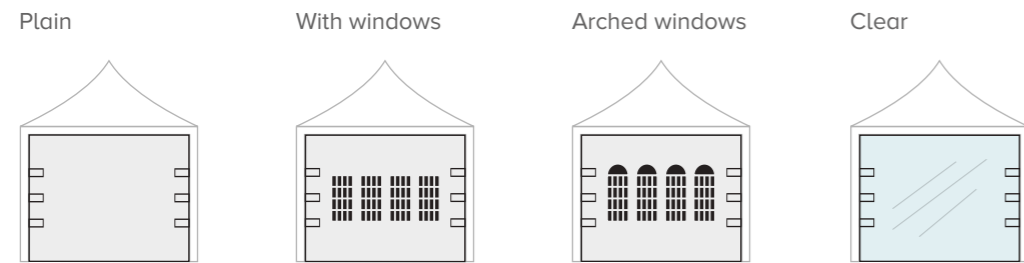

- White ● Champagne

COLORS OF THE PVC

- White ● Champagne
- Grey ● Dove-Grey

COMPATIBLE WITH:

Qzebo | Coprifacile

PVC WALLS
"straps" model

SHEER CURTAIN
with central opening

WALL VERSIONS