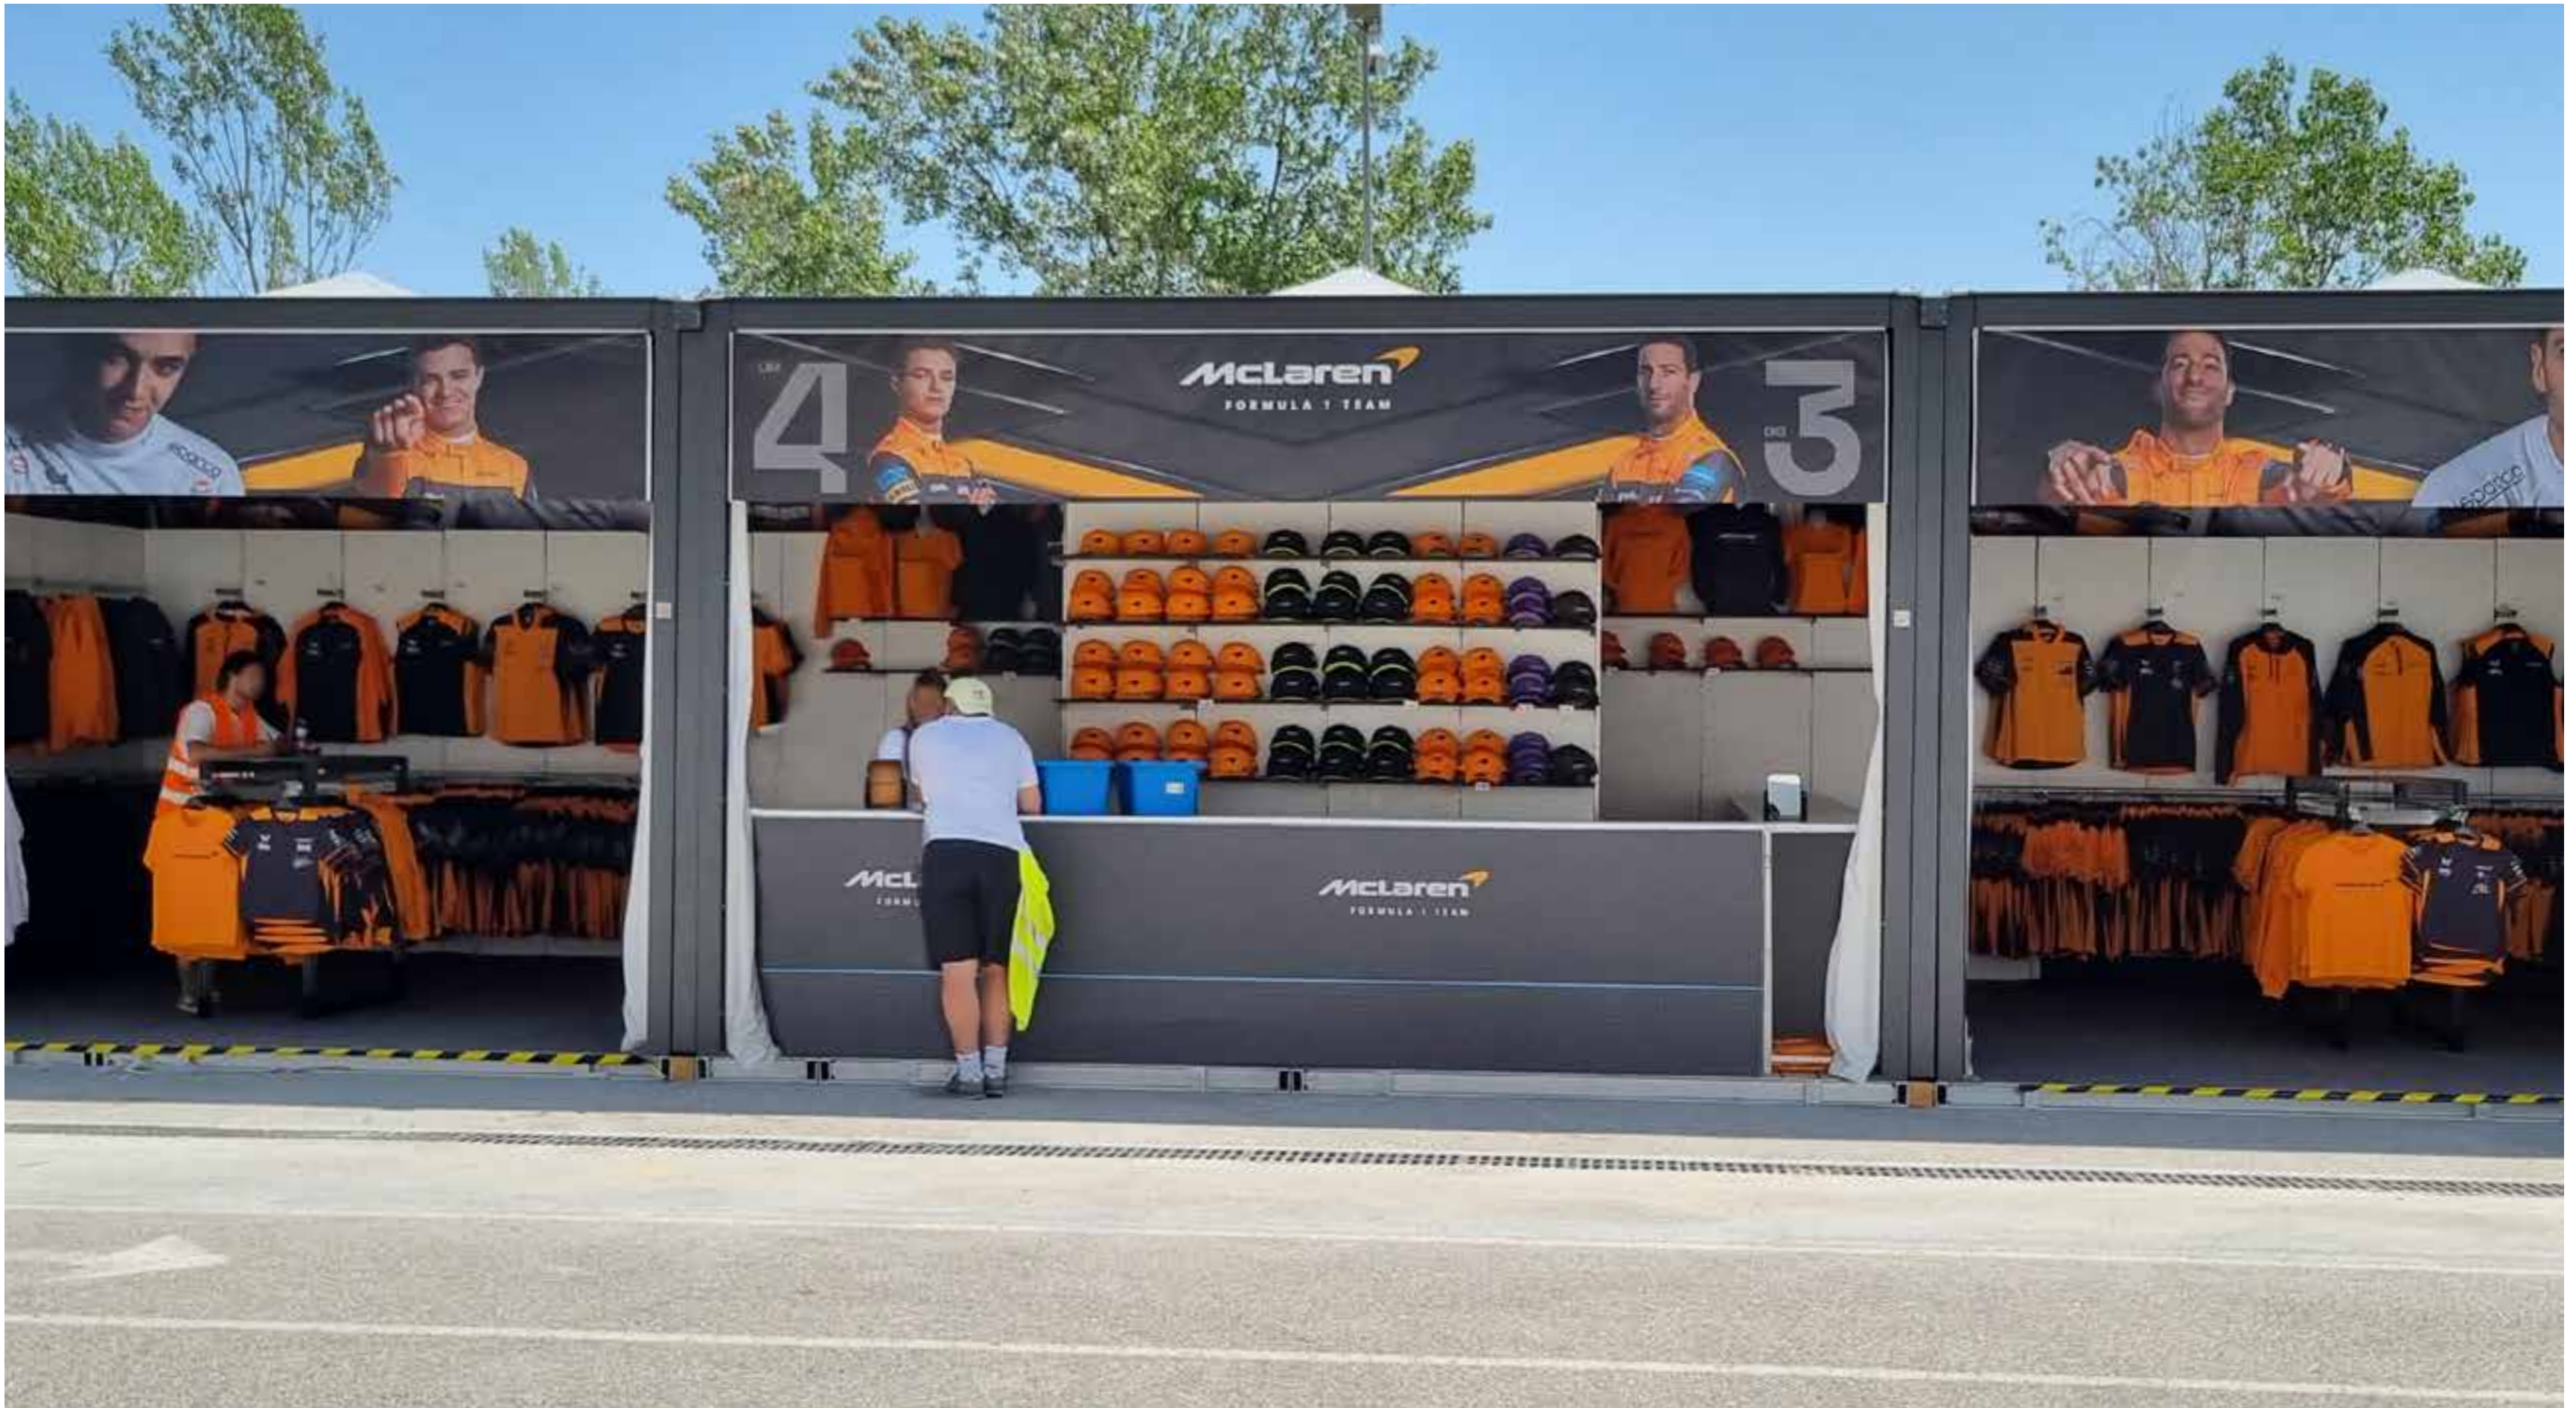

Q Z E B O

MODERN

DESIGN

GAZEBO

Q Z E B O

Qzebo is a one-of-a-kind modern gazebo. It revolutionized the clichéd dome shape, the classic spire, or round dome. With its almost linear roof, Qzebo represents a design never seen before. Qzebo is a reinterpretation of a gazebo, that leaves back traditions to mark the breaking point from the traditional archetype. Qzebo is the answer to the growing market demand for an innovative gazebo. The warm colors and the mat finish, hoven painted with high resistance epoxy powder, improve the product's resistance and make it a cozy-looking product, which sits in harmony with nature and the outdoors. The structure can be complemented with a number of accessories, such as the sliding edging profiles with PVC or glass membranes, decorative drapes, telescopic windshields made of glass. In order to optimize the comfort inside the structure, infrared heating and LED perimeter lighting are also available.