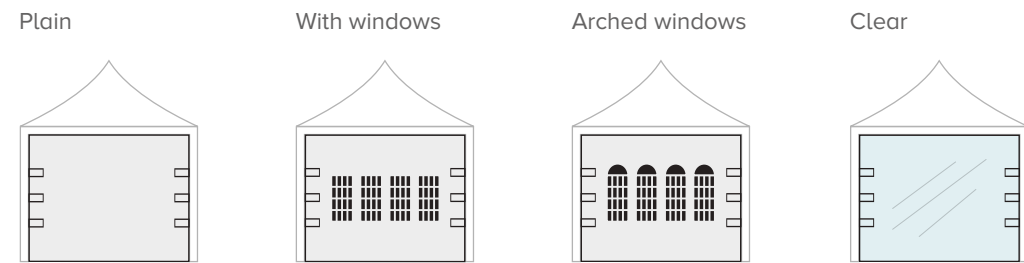

#### COMPATIBLE WITH:

Leader | Dynamic | Elite | Elite - in | Meeting | Meeting - in

**PVC WALLS**  
"straps" model

**SHEER CURTAIN**  
with central opening

**WALL VERSIONS**

**PVC COLORS**

- White
- Champagne