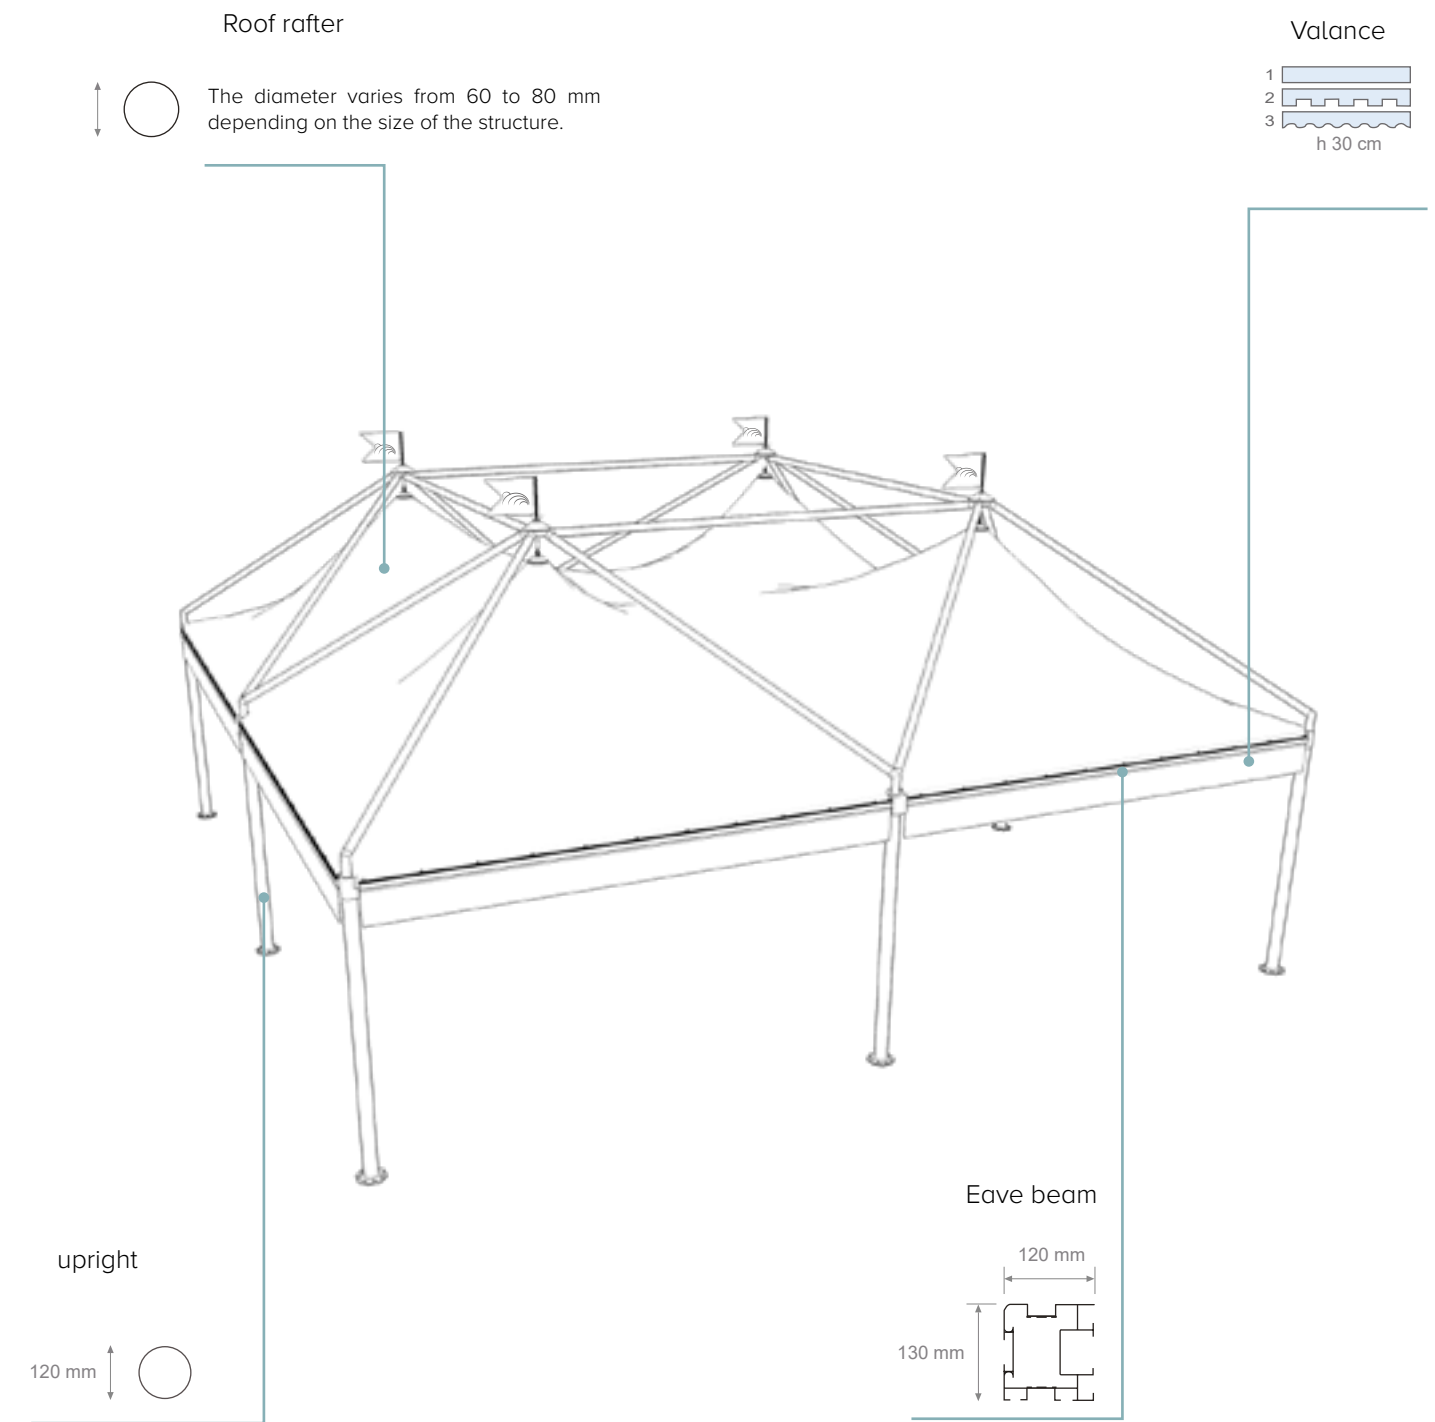

TECHNICAL DETAILS

TYPE

Marquee with structure external to the PVC cover

MATERIALS

- Aluminium
- PVC Sheet

GROUND ANCHOR

- External feet adjustables in height

VERSIONS OF THE STRUCTURE

- Free standing
- Modular
- Square / Rectangular

Standard color and material of PVC roofing on page 12

FESTIVAL

Square structure

A (cm)	B (cm)	Area (m²)	H1 (cm)	Htot (cm)
800	800	64	250	445
			300	495

A (cm)	B (cm)	Area (m²)	H1 (cm)	Htot (cm)
1000	1000	100	250	485
			300	535
1200	1200	144	250	525
			300	575

FESTIVAL

Rectangular structure

A (cm)	B (cm)	Area (m²)	H1 (cm)	Htot (cm)
400	800	32	250	445
			300	495

A (cm)	B (cm)	Area (m²)	H1 (cm)	Htot (cm)
500	1000	50	250	485
			300	535
600	1200	72	250	525
			300	575

TECHNICAL DETAILS