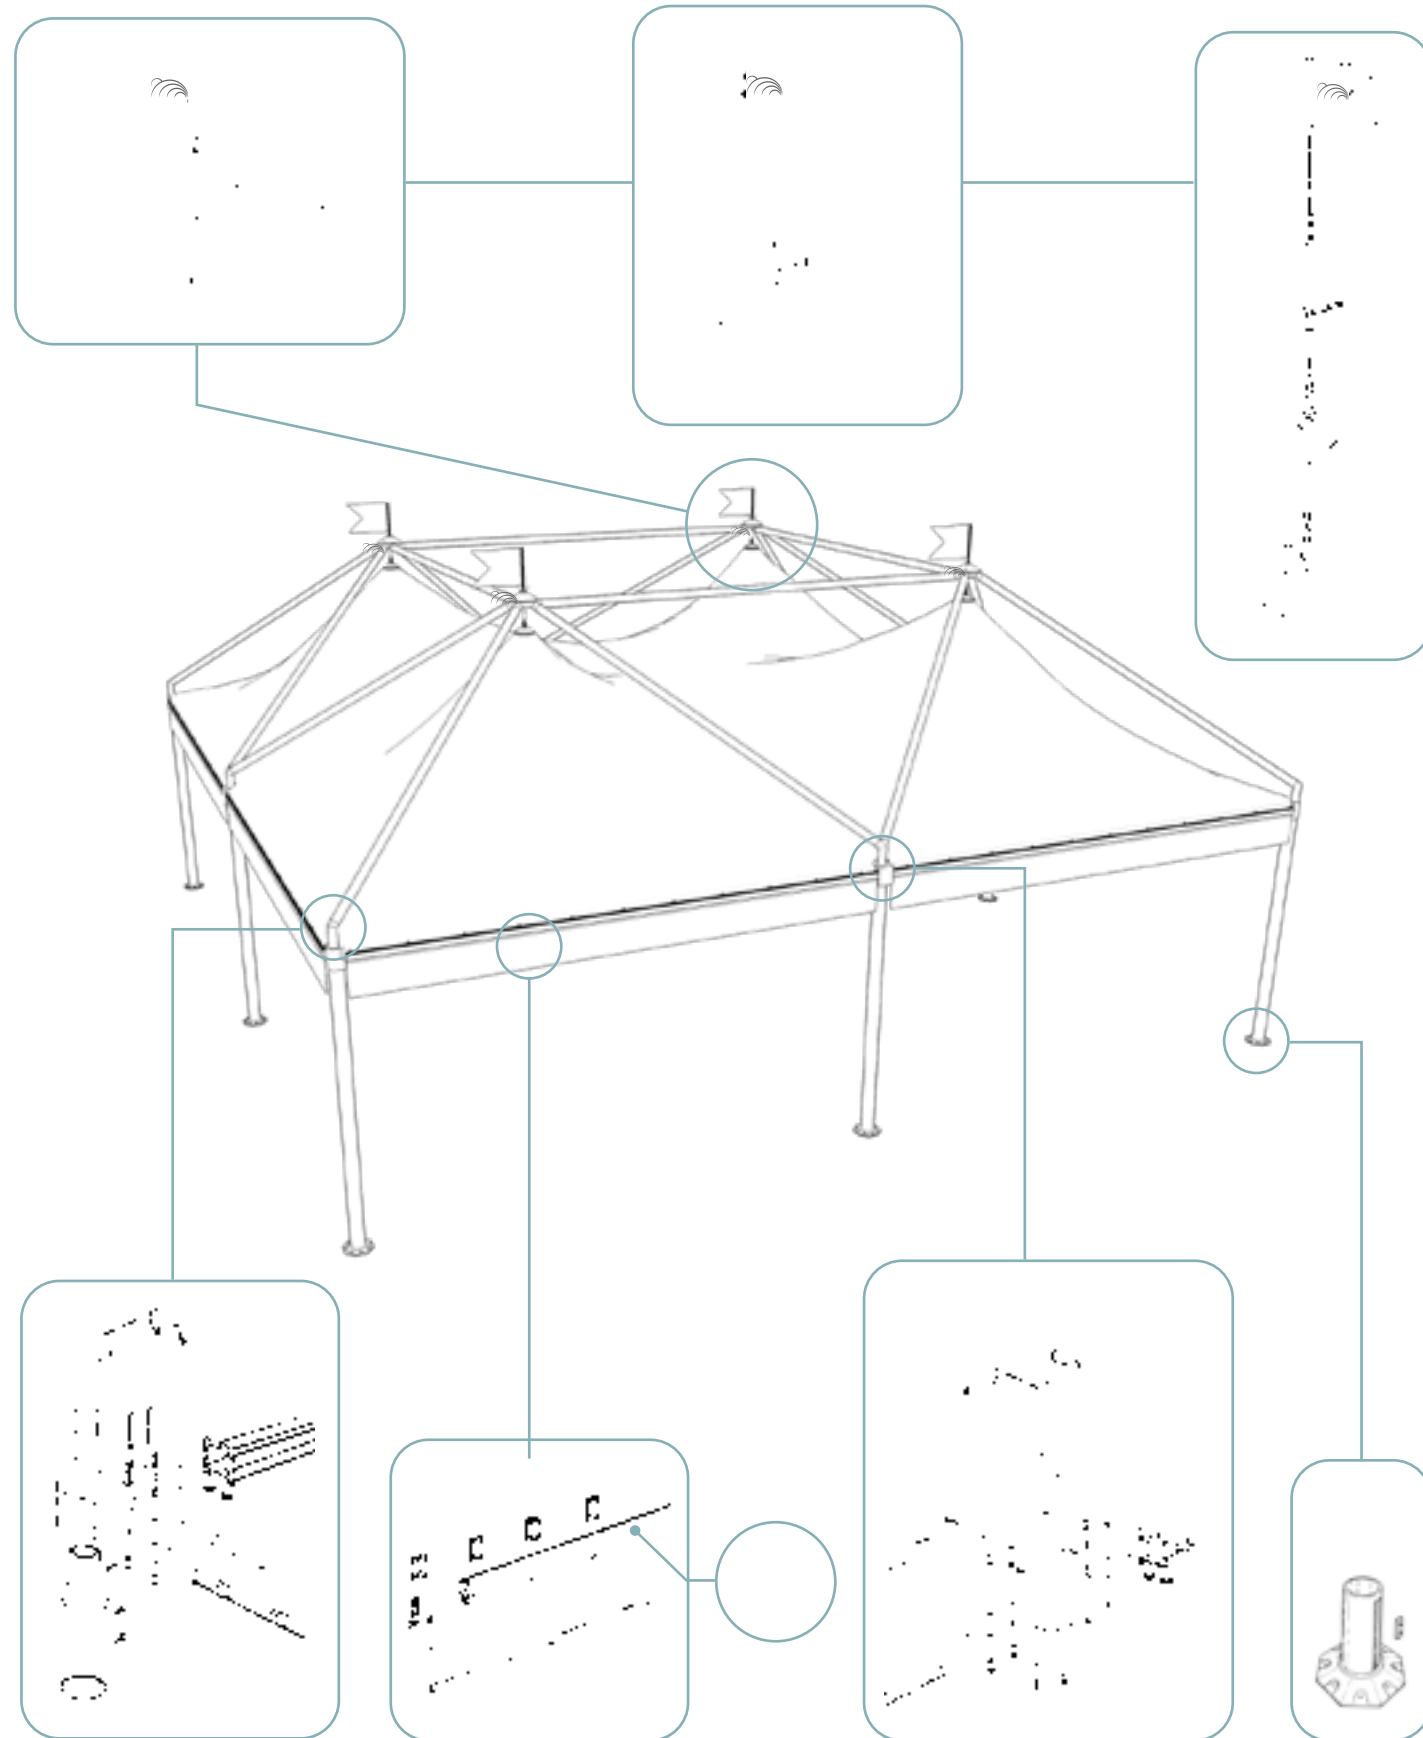

TECHNICAL DETAILS

TYPE

Marquee with structure external to the PVC cover

MATERIALS

- Aluminium
- PVC Sheet

GROUND ANCHOR

- External feet adjustables in height

VERSIONS OF THE STRUCTURE

- Free standing
- Modular
- Square / Rectangular

Standard color and material of PVC roofing on page 12

FESTIVAL

Square structure

A (cm)	B (cm)	Area (m²)	H1 (cm)	Htot (cm)
800	800	64	250	445
			300	495

A (cm)	B (cm)	Area (m²)	H1 (cm)	Htot (cm)
1000	1000	100	250	485
			300	535
1200	1200	144	250	525
			300	575

FESTIVAL

Rectangular structure

A (cm)	B (cm)	Area (m²)	H1 (cm)	Htot (cm)
400	800	32	250	445
			300	495

A (cm)	B (cm)	Area (m²)	H1 (cm)	Htot (cm)
500	1000	50	250	485
			300	535
600	1200	72	250	525
			300	575

TECHNICAL DETAILS