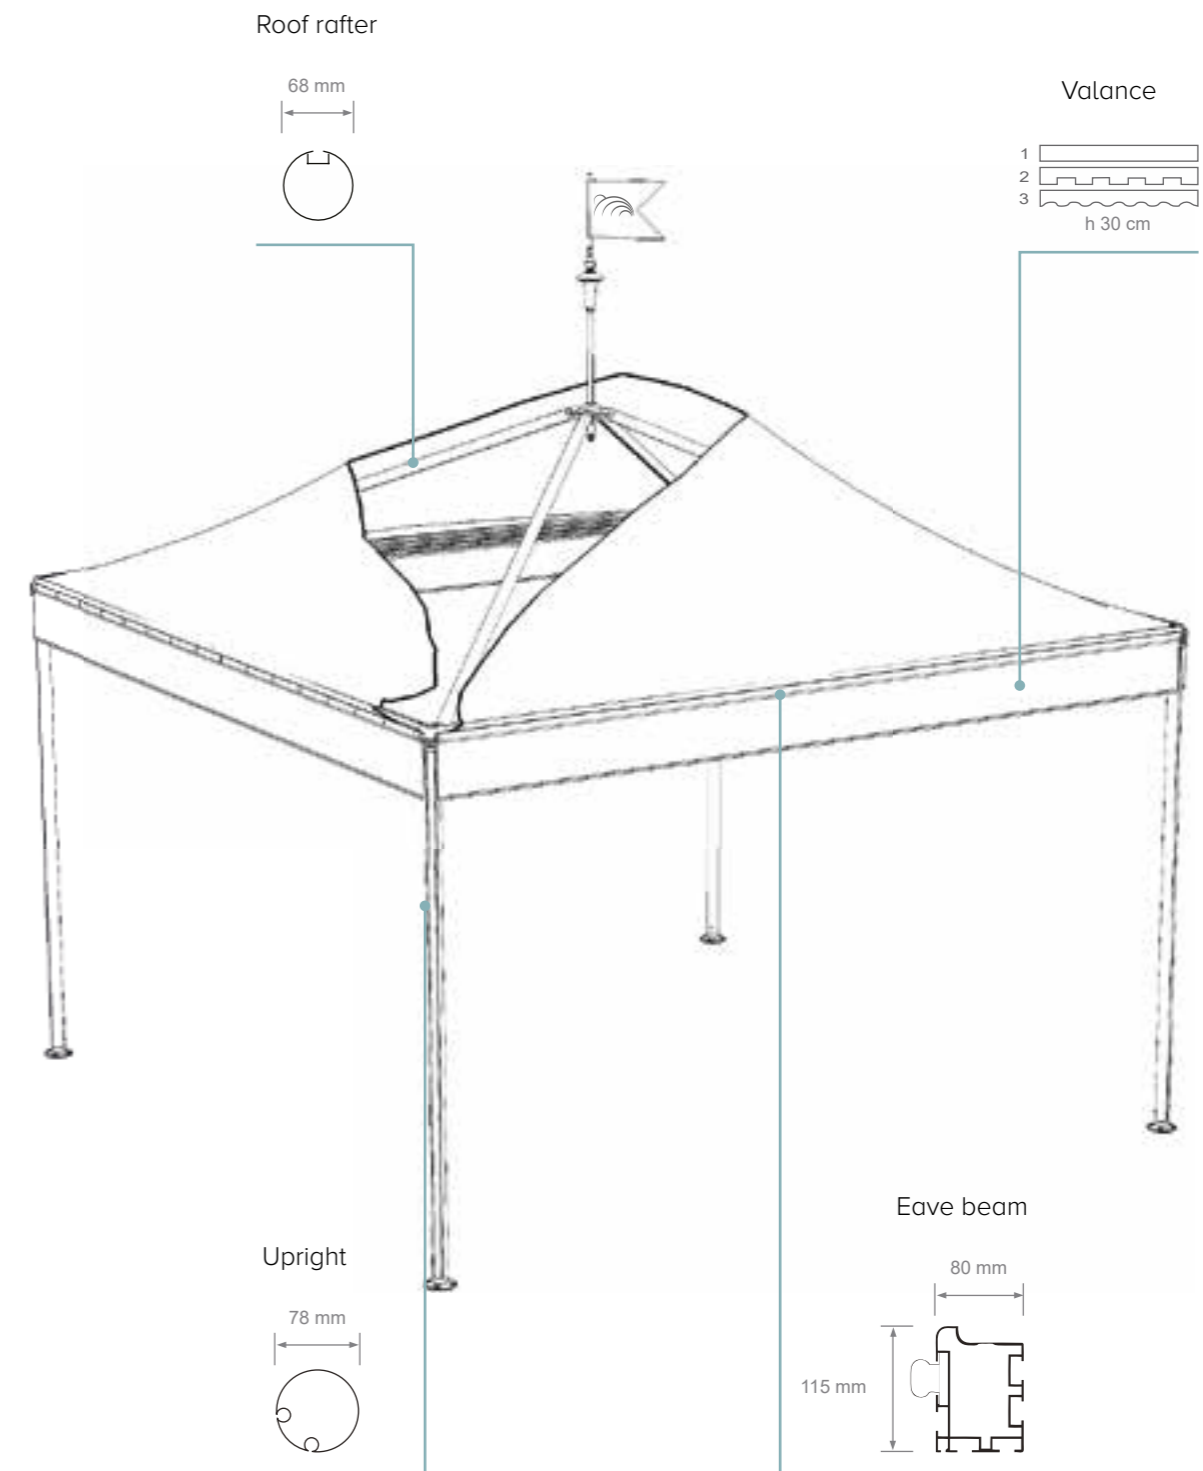

TECHNICAL DETAILS

TYPE

Marquee with structure internal to the PVC cover

MATERIALS

- Aluminium
- PVC Sheet

GROUND ANCHOR

- External feet adjustables in height

VERSIONS OF THE STRUCTURE

- Free standing
- Modular
- Square / Rectangular
- Hexagonal / Octagonal

Standard color and material of PVC roofing on page 12

DYNAMIC 4

Square structure

A (cm)	B (cm)	Area (m²)	H1 (cm)	Htot (cm)
300	300	9	250	380
			300	430
400	400	16	250	420
			300	470
500	500	25	250	460
			300	510
600	600	36	250	500
			300	550

DYNAMIC 4

Rectangular structure

A (cm)	B (cm)	Area (m²)	H1 (cm)	Htot (cm)	
300	400	12	250	400	
			300	450	
	500	15	15	250	425
				300	475
600	18	18	250	450	
			300	500	
400	500	20	250	440	
			300	490	
	600	24	24	250	465
				300	515
500	600	30	250	480	
			300	530	

DYNAMIC 6

Hexagonal structure

A (cm)	D (cm)	E (cm)	Area (m²)	H1 (cm)	Htot (cm)
300	600	520	23,4	250	430
				300	480
400	800	690	41,5	250	485
				300	535
500	1000	865	65	250	535
				300	585

DYNAMIC 8

Octagonal structure

A (cm)	D (cm)	E (cm)	Area (m²)	H1 (cm)	Htot (cm)
300	785	725	43,5	250	500
				300	550
400	1045	965	77,5	250	580
				300	630

TECHNICAL DETAILS