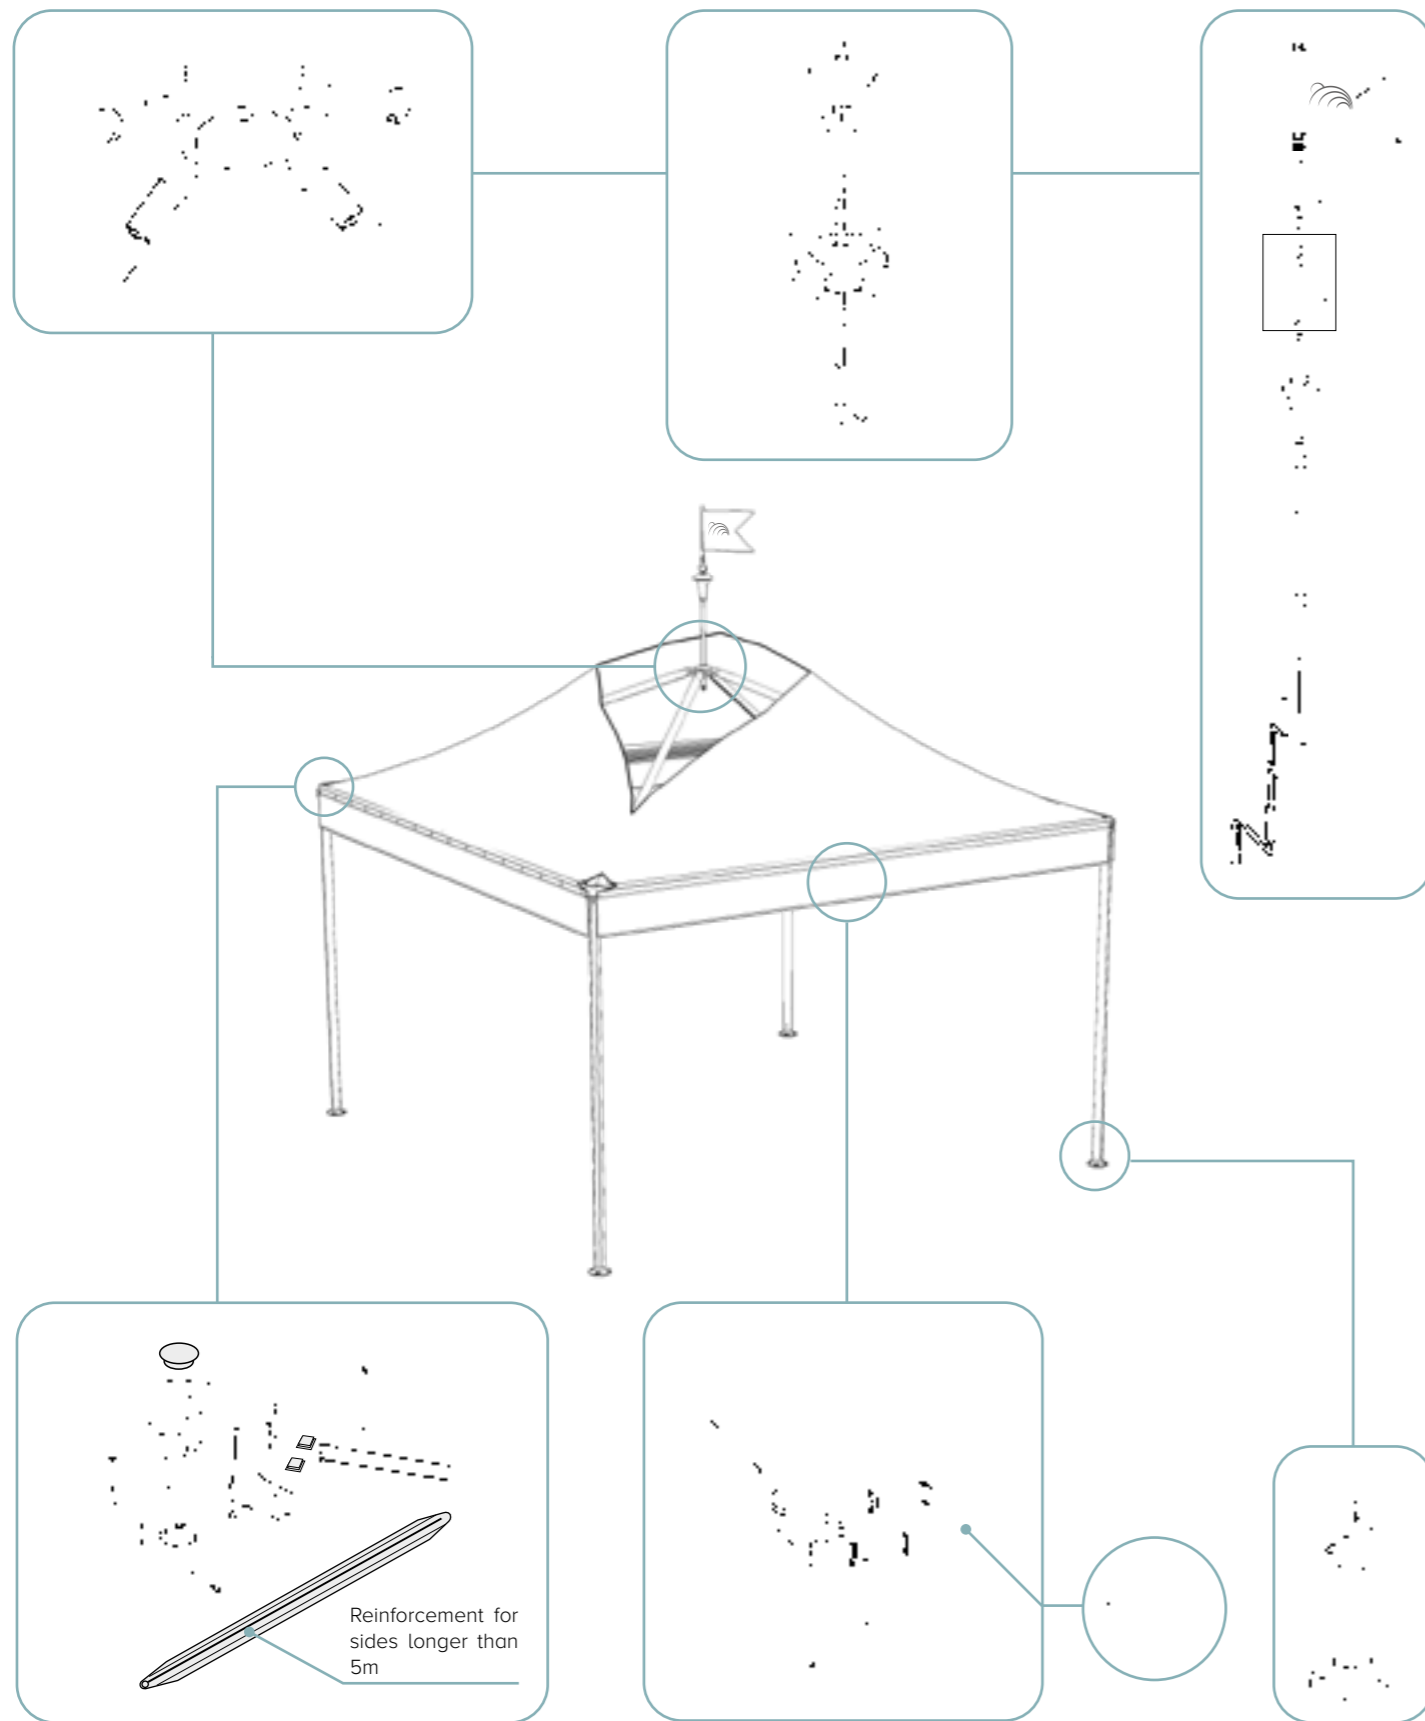

TECHNICAL DETAILS

TYPE

Marquee with structure internal to the PVC cover

MATERIALS

- Aluminium
- PVC Sheet

GROUND ANCHOR

- External feet adjustables in height

VERSIONS OF THE STRUCTURE

- Free standing
- Modular
- Square / Rectangular
- Hexagonal / Octagonal

Standard color and material of PVC roofing on page 12

DYNAMIC 4

Square structure

A (cm)	B (cm)	Area (m²)	H1 (cm)	Htot (cm)
300	300	9	250	380
			300	430
400	400	16	250	420
			300	470
500	500	25	250	460
			300	510
600	600	36	250	500
			300	550

DYNAMIC 4

Rectangular structure

A (cm)	B (cm)	Area (m²)	H1 (cm)	Htot (cm)	
300	400	12	250	400	
			300	450	
	500	15	15	250	425
				300	475
600	18	18	250	450	
			300	500	
400	500	20	250	440	
			300	490	
	600	24	24	250	465
				300	515
500	600	30	250	480	
			300	530	

DYNAMIC 6

Hexagonal structure

A (cm)	D (cm)	E (cm)	Area (m²)	H1 (cm)	Htot (cm)
300	600	520	23,4	250	430
				300	480
400	800	690	41,5	250	485
				300	535
500	1000	865	65	250	535
				300	585

DYNAMIC 8

Octagonal structure

A (cm)	D (cm)	E (cm)	Area (m²)	H1 (cm)	Htot (cm)
300	785	725	43,5	250	500
				300	550
400	1045	965	77,5	250	580
				300	630

TECHNICAL DETAILS